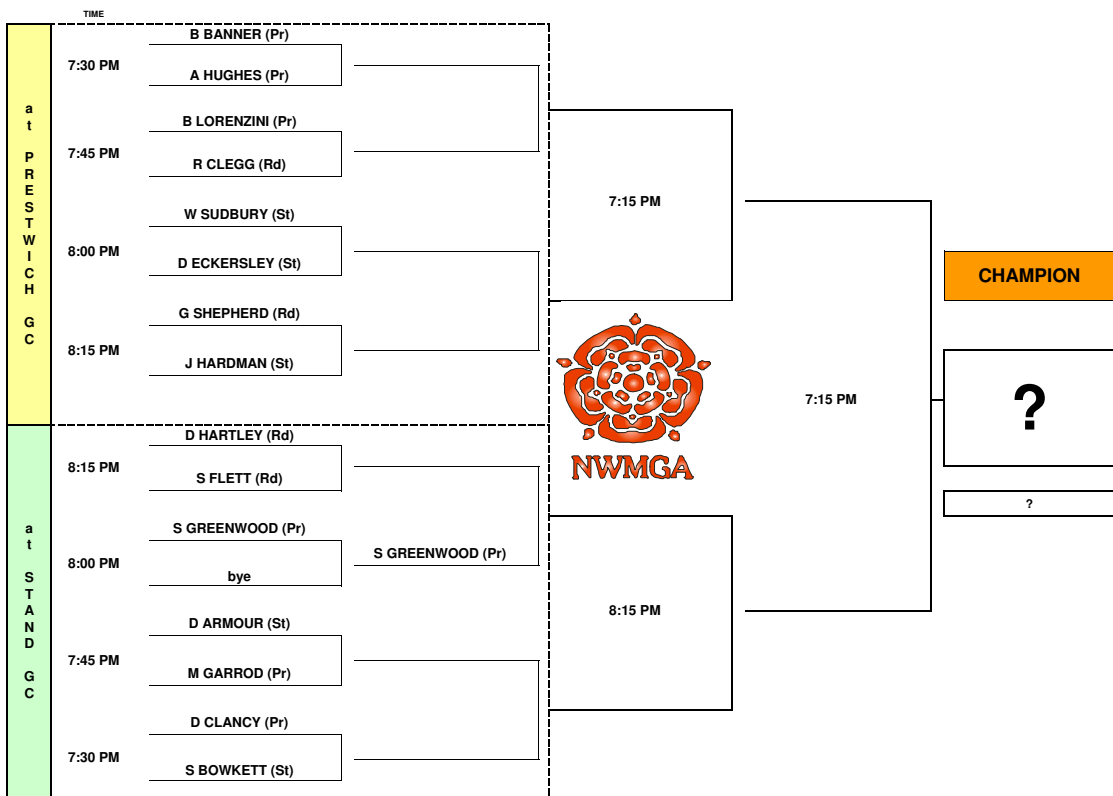

ROUND 1	ROUND 2	SEMI-FINAL at ROCHDALE	FINAL at ROCHDALE
Played on WEDNESDAY 3rd March 2010	Played on WEDNESDAY 3rd March 2010	Played on WEDNESDAY 10th March 2010	Played on MONDAY 15th March 2010
1 Frame	1 Frame	BEST OF 3 FRAMES	BEST OF 5 FRAMES

ROUNDS 1 & 2 will be played at PRESTWICH & STAND GOLF CLUBS commencing 7.15 p.m. with SEMI-FINALS & FINAL at ROCHDALE GOLF CLUB commencing 7.15 p.m. prompt

Presentation of Prizes & League Trophy after Final